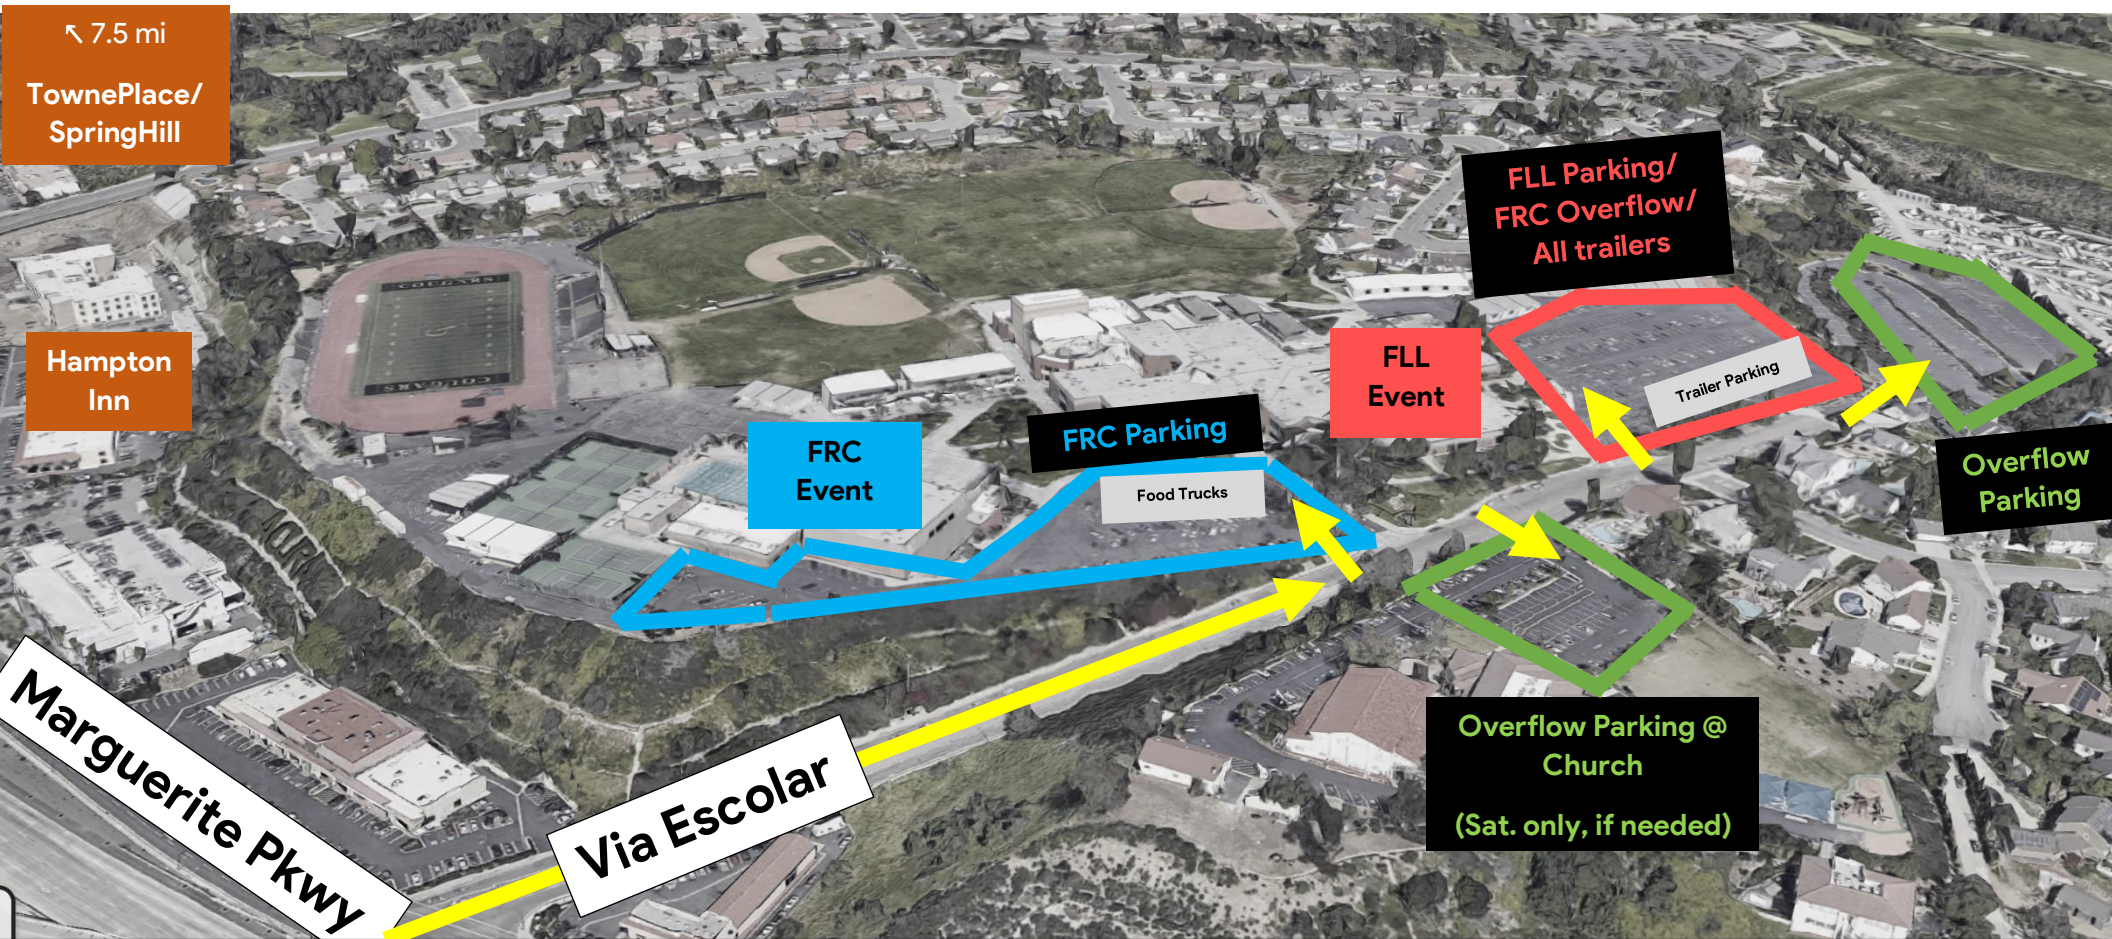

FIRST Robotics Competition (FRC) | High School

FIRST LEGO League (FLL) | Elementary & Middle School

From Los Angeles/North

From San Diego/South

NOTE: Accessible entrances/handicap parking

1. Exit I5 South at Avery Pkwy
2. Turn left onto Avery Pkwy
3. Turn right onto Marguerite Pkwy
4. Use the left two lanes to left onto Via Escolar

1. Exit I5 North at Avery Pkwy
2. Turn right onto Avery Pkwy
3. Turn right onto Marguerite Pkwy
4. Use the left two lanes to left onto Via Escolar

There is an accessible walking path between the main FRC event area and FLL event area for individuals. However, for ease of access, we recommend that individuals with mobility challenges park in the lot closest to their primary program. The main FRC lot and main FLL lot each have handicap parking. If you need help, please ask a volunteer.