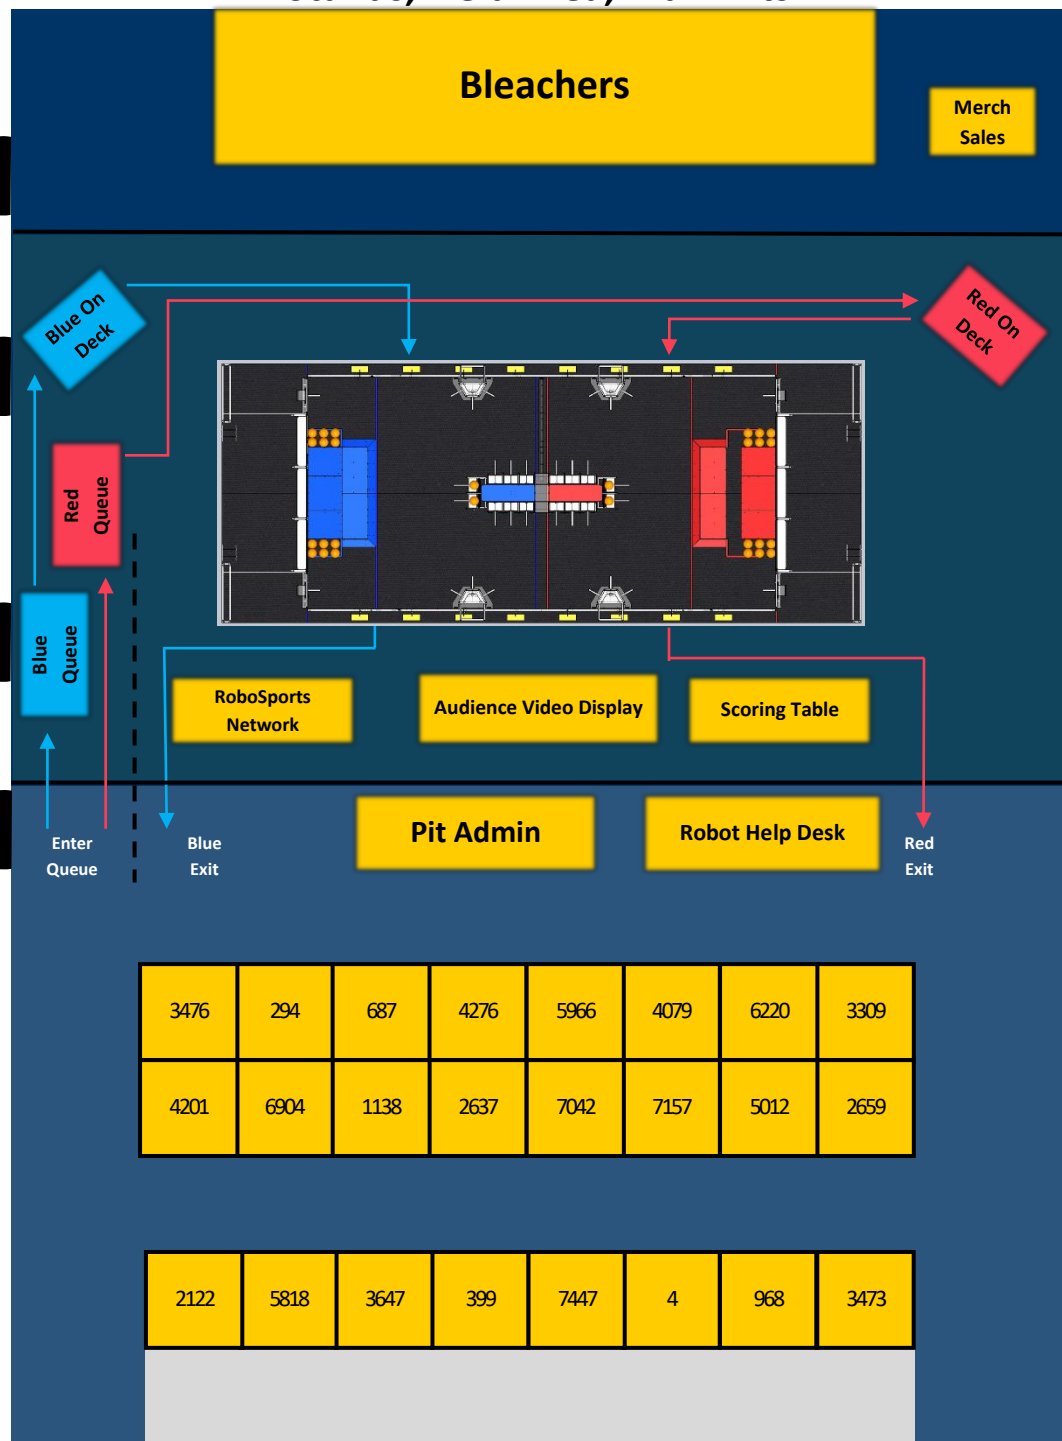

2019 Venue Map

Main Gym Stands, Field Area, Main Pits

Parking Lot

Stands Entrance

Check in

Pedestrian Traffic

Concessions

Pedestrian Traffic

Pit Entrance
Load in

Exhibitors

Cafeteria Auxiliary Pits

Pit Entrance
Load in

Pedestrian Traffic

Auxiliary Pit robot traffic

Practice Field

Workshops

Hallways with classrooms

Volunteer Lounge is in a classroom in the hallway closest (North) to the gym
Workshops are in the hallway farthest (South) from the gym (Panels are on the field)

Volunteer Lounge