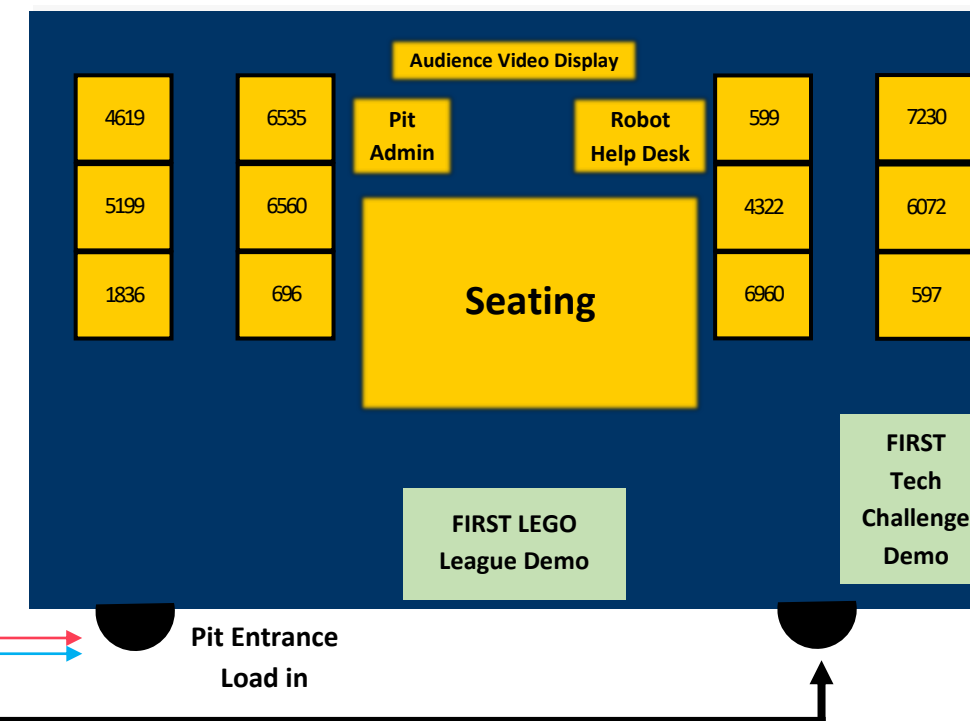

2019 Venue Map

Main Gym Stands, Field Area, Main Pits

Parking Lot

Stands Entrance

Check in

Pedestrian Traffic

Concessions

Pedestrian Traffic

Pit Entrance
Load in

Exhibitors

Cafeteria Auxiliary Pits

Pit Entrance
Load in

Pedestrian Traffic

Auxiliary Pit robot traffic

Practice Field

Workshops

Hallways with classrooms

Volunteer Lounge is in a classroom in the hallway closest (North) to the gym
Workshops are in the hallway farthest (South) from the gym (Panels are on the field)

Volunteer Lounge