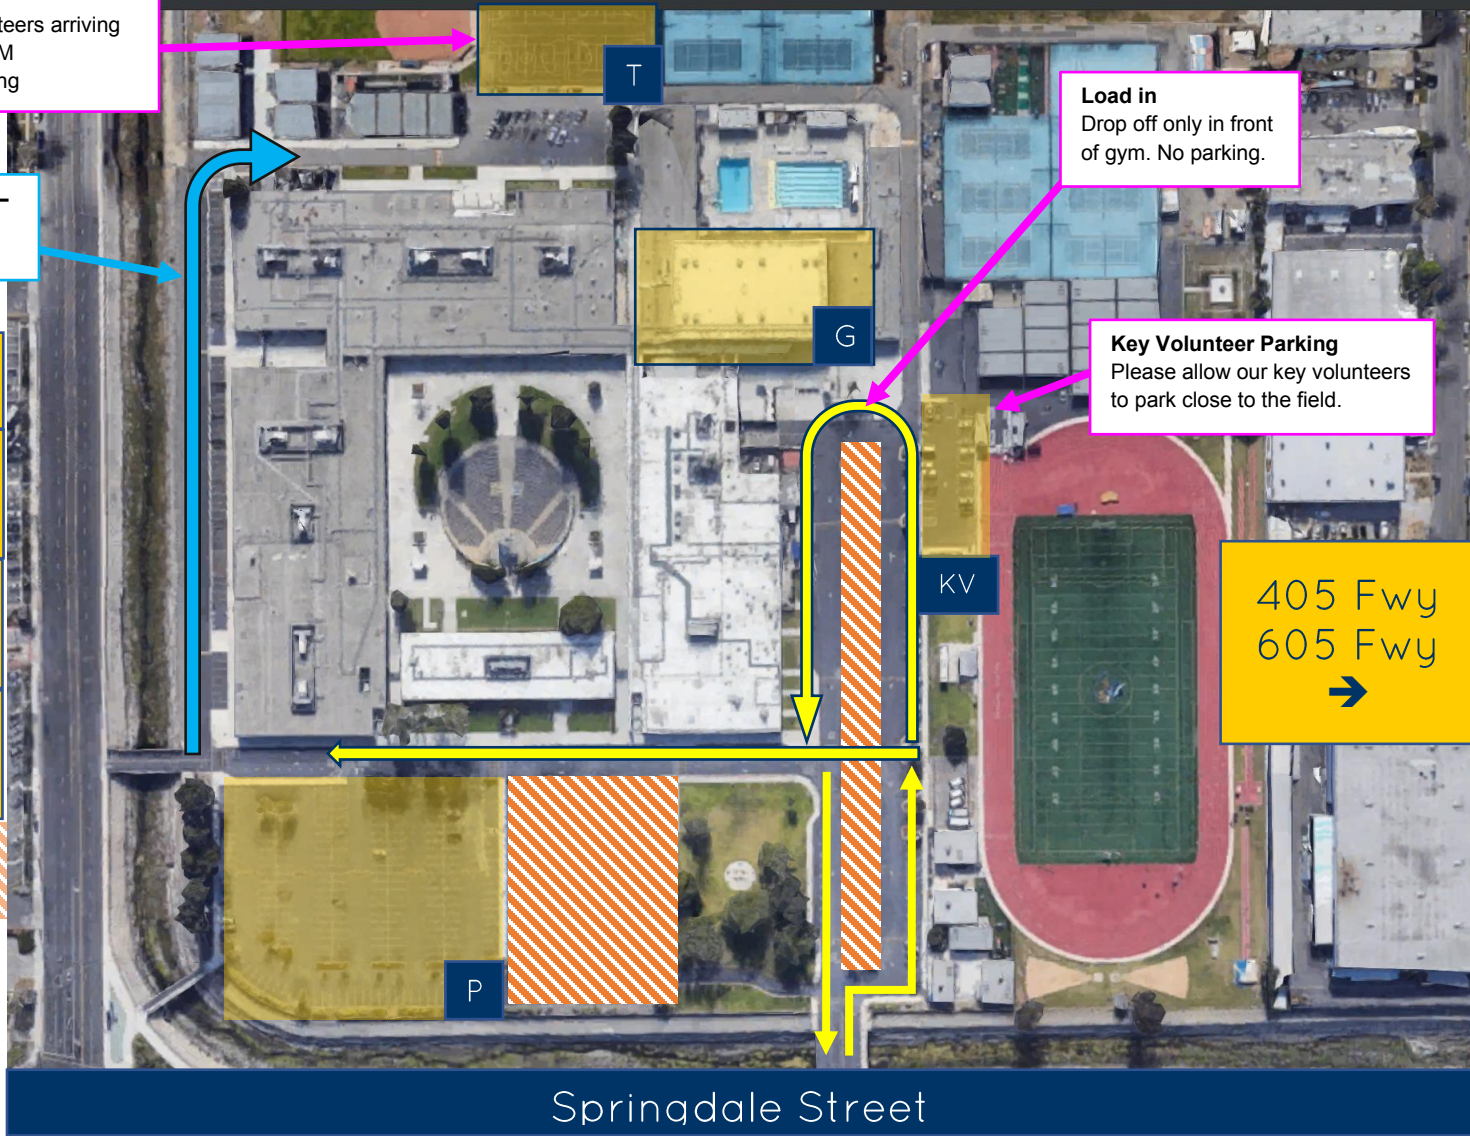

2019 Parking Map

Blacktop:
 - Friday volunteers arriving before 2:00 PM
 - Trailer Parking

FRIDAY ONLY – PATH TO BLACKTOP

Load in
 Drop off only in front of gym. No parking.

Key Volunteer Parking
 Please allow our key volunteers to park close to the field.

P	Parking
G	Gym Load in
T	Trailer Parking
KV	Key Vol Parking
Construction	

405 Fwy
 605 Fwy
 →

Springdale Street

Marina High School
 15871 Springdale St, Huntington Beach, CA 92649

2019 Parking Update

There is significant construction happening in the Marina High School parking lot this year. Please pay extra attention to this map, even if you have been to Beach Blitz before.

* Anyone arriving **before 2:00 PM on Friday** should park on the **blacktop**. Anyone arriving after this time may look for parking in other locations.

* Please leave the designated area for **Key Volunteers** to allow them closer access to the field.

* **Trailers** must be parked on the **blacktop** during the entire event. There is a fence that will be locked overnight.